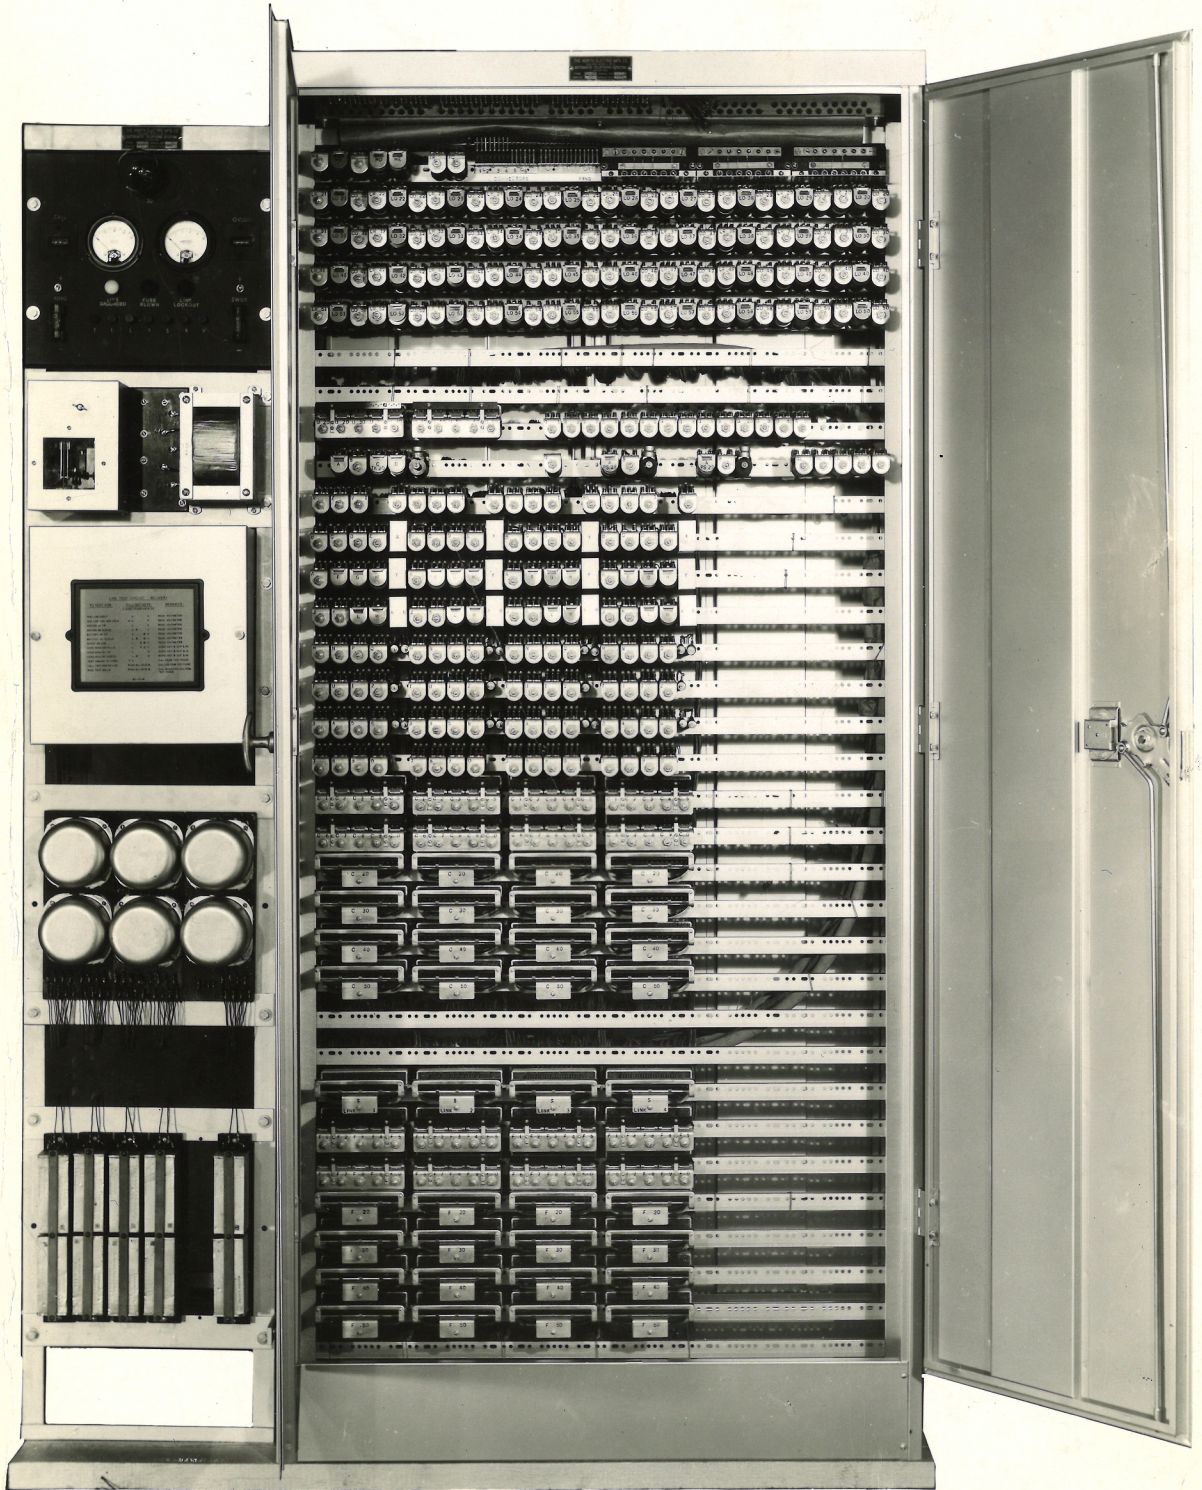

106

The North Electric Mfg. Co.
Galion, Ohio

NORTH "ALL*RELAY" DIAL-AUTOMATIC EXCHANGE TYPE CX-30
EQUIPPED WITH 20 LINES, 3 LINKS.

237

THE NORTH ELECTRIC MFG. COMPANY
GALION OHIO

Reg. 10082

108

Type CR-60 capacity 60 lines - 6 lines
shown equipped with 40 lines 4 lines.