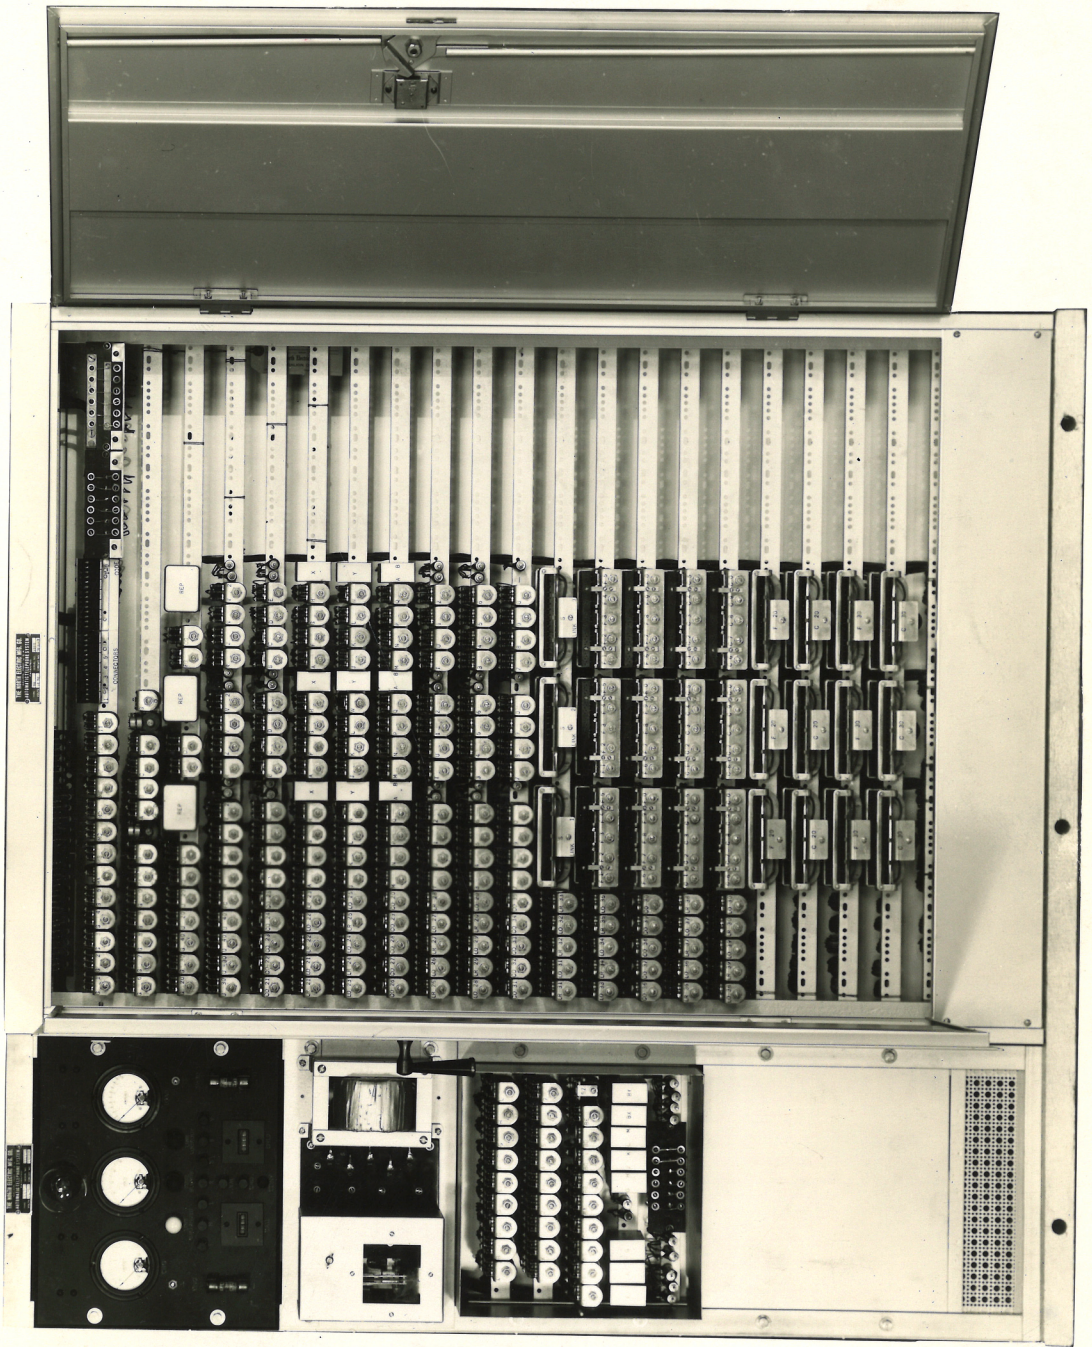

106

The North Electric Mfg. Co.
Galion, Ohio

NORTH "ALL*RELAY" DIAL-AUTOMATIC EXCHANGE TYPE CX-30
EQUIPPED WITH 20 LINES, 3 LINKS.

237

THE NORTH ELECTRIC MFG. COMPANY
GALION OHIO

Reg. 10082

108

Type CR-60 capacity 60 lines - 6 lines
shown equipped with 40 lines 4 lines.