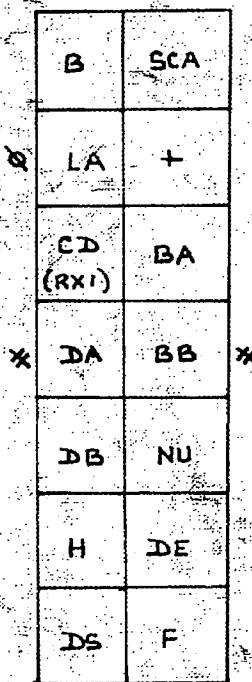

RELAY CODES & COMPONENTS LIST

GBW 16920

DIGIT. ABSORBING SELECTOR LEVEL RELAY SET - RINGDOWN WORKING FOR SPECIAL SERVICES OR P.B.X. GROUPS; 2000 TYPE

RELAY	BCC CODE	DIAG. FIG.	NOTES	COMPT. DESIGNATION	SRPO CODE	NOTES
LA	1426 A		B1	R1, R2	N° 9	
B	60221			R3, 4, 5	N° 15 FD	
BA	22614 Pd			D1-D4	CV 8308 OR DA000	
				D5	CV 7028 OR BY 133	
BB	6035 C			D6-D9	CV 8790 OR IN 4003	
				D10	CV 7140	
CD	22517					
DA	11117			TRI	C 7507 OR 2N4356	
DB	70681			C1	MULLARD C428/AR/H32	32 μF AT 150V DCW
				C2-C3	MC 102C	
DE	50203					
F	5688			DS	4/31A	
H	12806			SCA	176A	
NU	22613			RBI	N° 1	
				TJ	21G	
				RX1	N° 2	
				PLUGS	3201	

NOTES A SPECIAL FACTORS OF SAFETY B SPECIAL ADJUSTMENTS C CCT POINTS OF MODIFICATIONS

LAYOUT

MTG. R52/3000/14 (MOD)
 * SHIELD 1/SSH1
 * COVERS BX/3

ISSUE 3: 20/267 APP REDRAWN. LAYOUT REVISED H & B RELAYS WERE 06022615 & BCC 22612 PD RELAYS BB, DE & F. CAPACITORS C2, C3 & RBI WERE NOT SHOWN	ISSUE 4 24. 4. 68	TITLE AMENDED	ORIGINATED G.E.C. N.Z.	
	ISSUE 5 21. 4. 69 EQUIVALENTS SHOWN (122954) 40 ISS. 5A 23.9.74	DATE 1. 12. 67	SIGNED FOR COMMITTEE	6:069
	AC N.Z.P.O. (86061) 6:069			