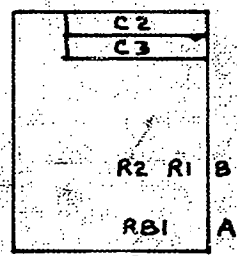

RELAY CODES & COMPONENTS LIST

GBW 16920

DIGIT. ABSORBING SELECTOR LEVEL RELAY SET - RINGDOWN WORKING FOR SPECIAL SERVICES OR P.B.X. GROUPS; 2000 TYPE

RELAY	BCC CODE	DIAG. FIG.	NOTES	COMPT. DESIGNATION	SRPO CODE	NOTES
LA	1426 A		B1	R1, R2	N° 9	
B	60221			R3, 4, 5	N° 15 FD	
BA	22614 Pd			D1-D4	CV 8308 OR DA000	
				D5	CV 7028 OR BY 133	
BB	6035 C			D6-D9	CV 8790 OR IN 4003	
				D10	CV 7140	
CD	22517					
DA	11117			TRI	C 7507 OR 2N4356	
DB	70681			C1	MULLARD C428/AR/H32	32 μF AT 150V DCW
				C2-C3	MC 102C	
DE	50203					
F	5688			DS	4/31A	
H	12806			SCA	176A	
NU	22613			RBI	N° 1	
				TJ	21G	
				RX1	N° 2	
				PLUGS	3201	

NOTES A SPECIAL FACTORS OF SAFETY B SPECIAL ADJUSTMENTS C CCT POINTS OF MODIFICATIONS

LAYOUT

MTG. R52/3000/14 (MOD)
 * SHIELD 1/SSH1
 * COVERS BX/3

ISSUE 3: 20/267 APP REDRAWN. LAYOUT REVISED H & B RELAYS WERE 06022615 & BCC 22612 PD RELAYS BB, DE & F. CAPACITORS C2, C3 & RBI WERE NOT SHOWN	ISSUE 4 24. 4. 68	TITLE AMENDED	ORIGINATED G.E.C. N.Z.	
	ISSUE 5 21. 4. 69 EQUIVALENTS SHOWN (122954) 40 ISS. 5A 23.9.74	DATE 1. 12. 67	SIGNED FOR COMMITTEE	6:069
	AC N.Z.P.O. (86061) 6:069			