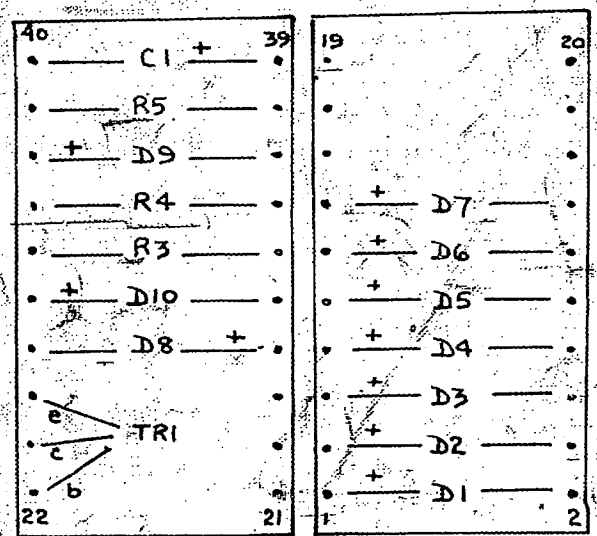

RELAY CODES & COMPONENTS LIST

GBW 16920

DIGIT. ABSORBING SELECTOR LEVEL RELAY SET - RINGDOWN WORKING FOR SPECIAL SERVICES OR P.B.X. GROUPS; 2000 TYPE

RELAY	BCC CODE	DIAG. FIG.	NOTES	COMPT. DESIGNATION	SRPO CODE	NOTES
LA	1426 A		B1	R1, R2	N° 9	
B	60221			R3, 4, 5	N° 15 FD	
BA	22614 Pd			D1-D4	CV 8308 OR DA000	
				D5	CV 7028 OR BY 133	
BB	6035 C			D6-D9	CV 8790 OR IN 4003	
				D10	CV 7140	
CD	22517					
DA	11117			TRI	C 7507 OR 2N4356	
DB	70681			C1	MULLARD C428/AR/H32	32 μF AT 150V DCW
				C2-C3	MC 102C	
DE	50203					
F	5688			DS	4/31A	
H	12806			SCA	176A	
NU	22613			RBI	N° 1	
				TJ	21G	
				RX1	N° 2	
				PLUGS	3201	

NOTES A SPECIAL FACTORS OF SAFETY B SPECIAL ADJUSTMENTS C CCT POINTS OF MODIFICATIONS

LAYOUT

MTG. R52/3000/14 (MOD)
 * SHIELD 1/SSH1
 * COVERS BX/3

ISSUE 3: 20/267 APP REDRAWN. LAYOUT REVISED H & B RELAYS WERE 06022615 & BCC 22612 PD RELAYS BB, DE & F. CAPACITORS C2, C3 & RBI WERE NOT SHOWN	ISSUE 4 24. 4. 68	TITLE AMENDED	ORIGINATED G.E.C. N.Z.	
	ISSUE 5 21. 4. 69 EQUIVALENTS SHOWN (122954) 40 ISS. 5A 23.9.74	DATE 1. 12. 67	SIGNED FOR COMMITTEE	6:069
	AC N.Z.P.O. (86061) 6:069			