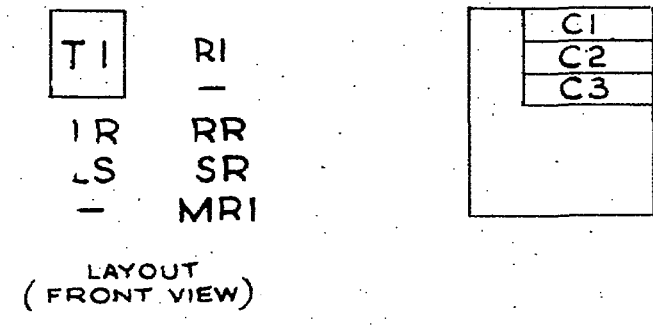

RELAY CODES & COMPONENTS LIST, GBW 15310
GENERATOR SIGNALLING REPEATER RELAY SET

RELAY	BCC CODE	DIA FIG	NOTES	COMPT DESIG-NATION	BPO CODE	NOTES
LR	60082			R1	N° 9	
RR	6010A			MRI	4/6 A	
LS	7834			C1	103 C	
SR	6010 A			C2	103 C	
				C3	102 C	
				TI		MANUFACTURERS CODE
				TJ		2 POINT (NO LINK)
				PLUG		16 POINT

NOTES - A SPECIAL FACTORS OF SAFETY, B SPECIAL ADJUSTMENTS, C CCT. POINTS OR MODIFICATIONS.

LAYOUT

APP ISSUE:	ORIGINATED BY	S.T.C.
	DATE	28/6/61
	SIGNED FOR COMMITTEE	L.A.J.