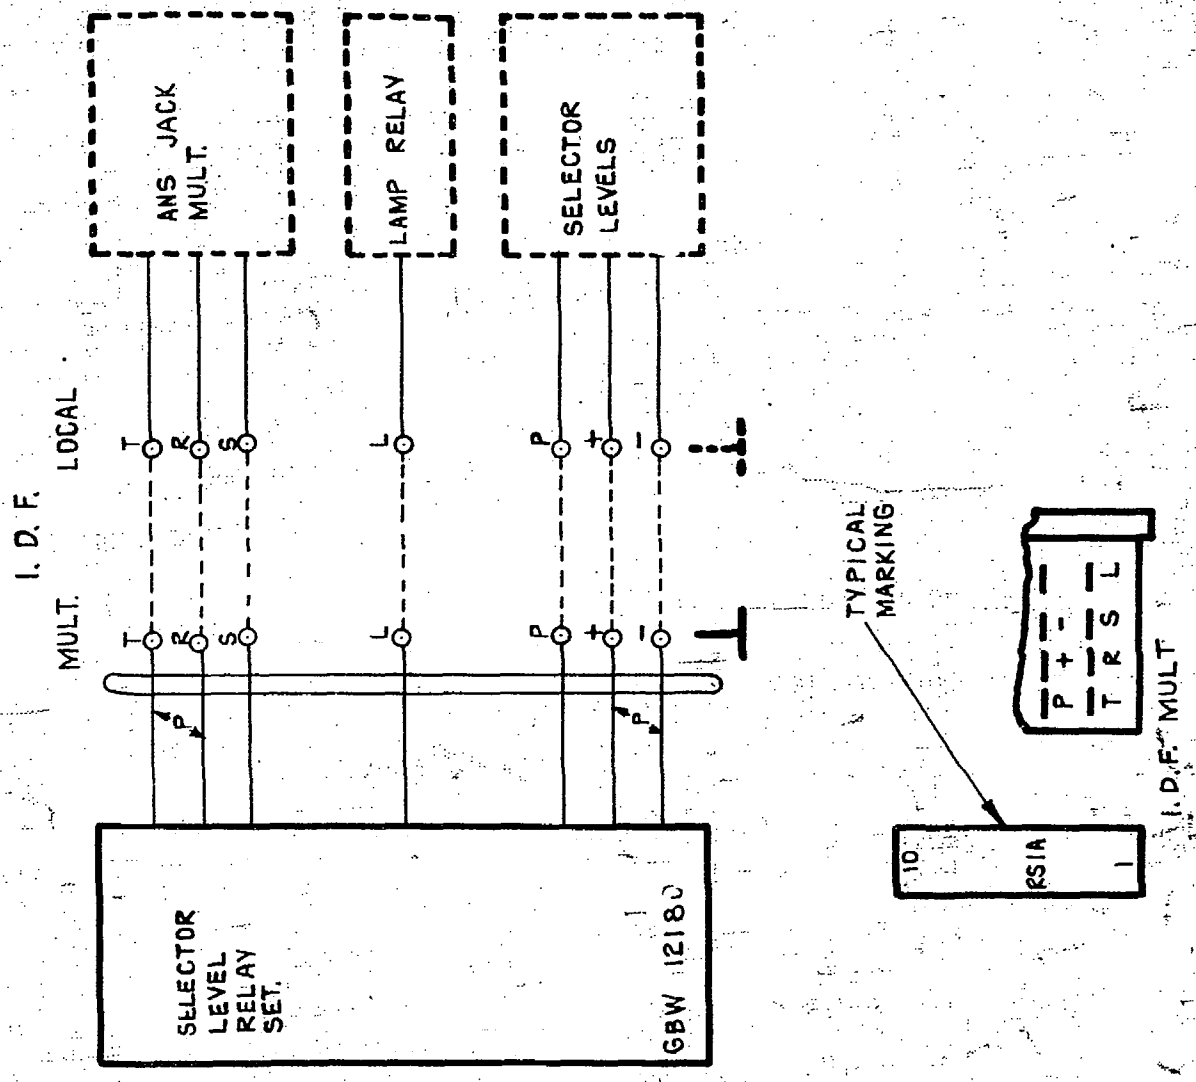

FIG. 1

FROM SELECTOR LEVELS VIA T.D.F.

I.D.F. MULT.

T.D.F. O/G

TITLE AMENDED, NOTE / DELETED		(66455)	2	16.3.56	CWN
		(31481)	1	4.5.54	CWN
AMENDMENT PARTICULARS			ISSUE DATE	APPD	
NZ:00		PWE			

SELECTOR LEVEL RELAY SET
 LOCAL & INCOMING LEVELS IN
 MAIN EXCHANGE.S.C.S
 2000 TYPE

GBX 12180

SHEET 1-2

FIG. 2

FROM SELECTOR LEVELS VIA I.D.F.

					SELECTOR LEVEL RELAY SET LOCAL & INCOMING LEVELS. IN MAIN ENGINE ROOM 2000 TYPE	
TITLE AMENDED, NOTE DELETED		(66455)	2	16.3.56	CRW	
		(31481)		4.5.54	CRW	
AMENDMENT PARTICULARS			ISSUE	DATE	APPD	C
N.Z.P.O.		RWE.				GBX 12180
						SHEET 2-2