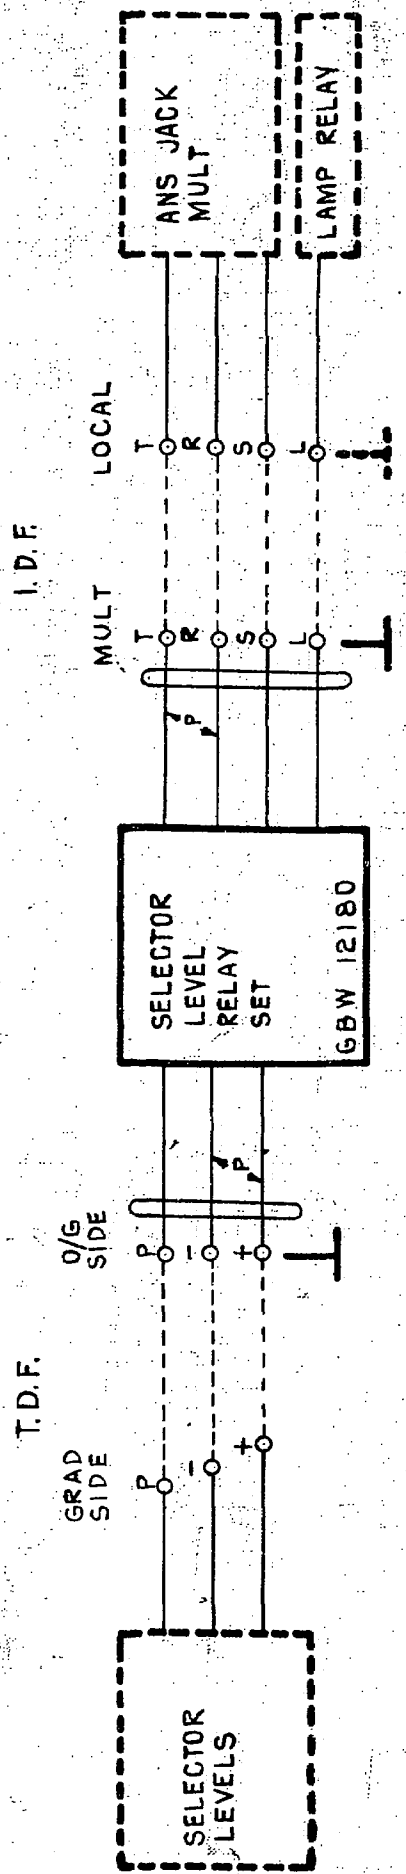

FIG. 1

FROM SELECTOR LEVELS VIA T.D.F.

I.D.F. MULT.

T.D.F. O/G

TITLE AMENDED, NOTE / DELETED		(66455)	2	16.3.56	CWN
		(31481)	1	4.5.54	CWN
AMENDMENT PARTICULARS			ISSUE DATE	APPD	
NZ:00		PWE			

SELECTOR LEVEL RELAY SET
 LOCAL & INCOMING LEVELS IN
 MAIN EXCHANGE.S.C.S
 2000 TYPE

GBX 12180

SHEET 1-2

FIG. 2

FROM SELECTOR LEVELS VIA I.D.F.

					SELECTOR LEVEL RELAY SET LOCAL & INCOMING LEVELS. IN MAIN ENGINE ROOM 2000 TYPE	
TITLE AMENDED, NOTE DELETED		(66455)	2	16.3.56	CRW	
		(31481)		4.5.54	CRW	
AMENDMENT PARTICULARS			ISSUE	DATE	APPD	C
N.Z.P.O.		RWE.				GBX 12180
						SHEET 2-2