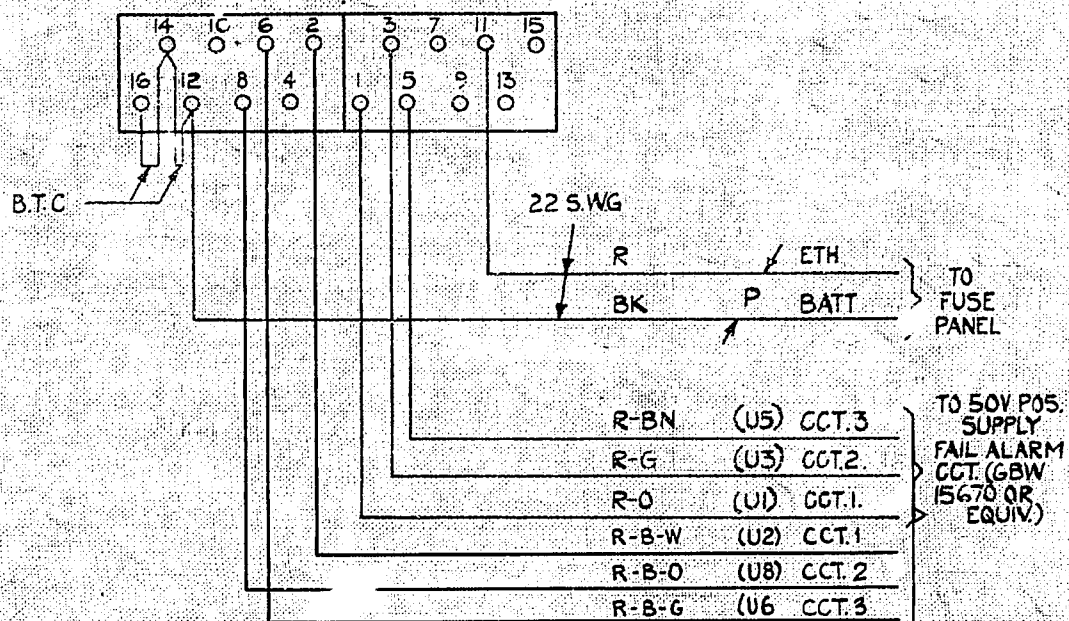

0
5 Centimetres
10
15
20
25
30

AS SEEN FROM REAR

NOTES

1 ALL WIRING NOT OTHERWISE SPECIFIED TO BE 25 SW.G.

					TRANSISTOR 50V POSITIVE SUPPLY RELAY SET FOR I.V.F. SYSTEM		SOV	S
WIRING TO U POINTS 2,6&8 ADDED		(47222)	2	29.1.65	✓			
		(35363)	1	10.11.60	✓			
AMENDMENT PARTICULARS			ISSUE	DATE	APP	REF		
N.Z.P.O.			DRAWN E.T.S.	CHECKED F.T.O.	WIRING C.T.S.	CIRCUIT A.F.H.	GBU 15530	