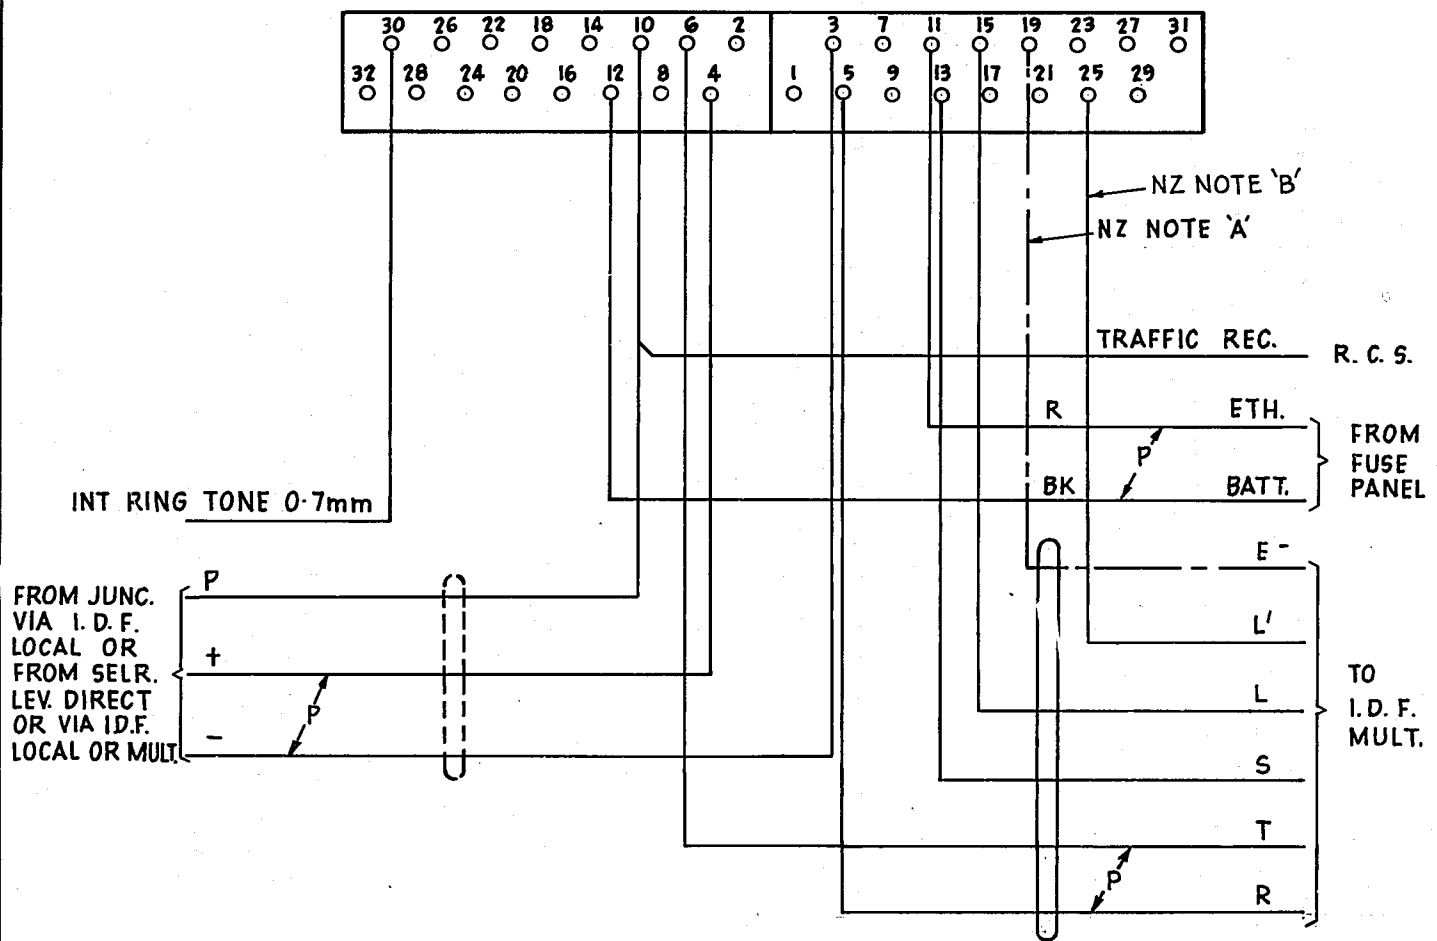

Centimetres

AS SEEN FROM REAR

**NZPO NOTES**

A. AT P.M. ADD CONNECTION SHOWN THUS. \_\_\_\_\_  
 AT SOME INSTALLATIONS U25 CABLED TO IDF

**NOTES:-**

1. ALL WIRING UNLESS OTHERWISE SPECIFIED TO BE 0.5mm
2. TR LEAD REQUIRED ONLY WHEN JUNCTION IS UNIDIRECTIONAL.

					JUNCTION RELAY SET INCOMING JUNCTION FROM NEC CROSSBAR LX FOR WE Co BC SWBD 2000 TYPE				
					(122543)	A	30-8-74	B.S.H	
AMENDMENT PARTICULARS					ISSUE	DATE	APPD	REF: GBW 13820 155 7A	50 V W
					<b>13820 MOD A</b>				
NZPO			DRAWN	CHECKED	WIRING	CIRCUIT	<b>GBU</b>		