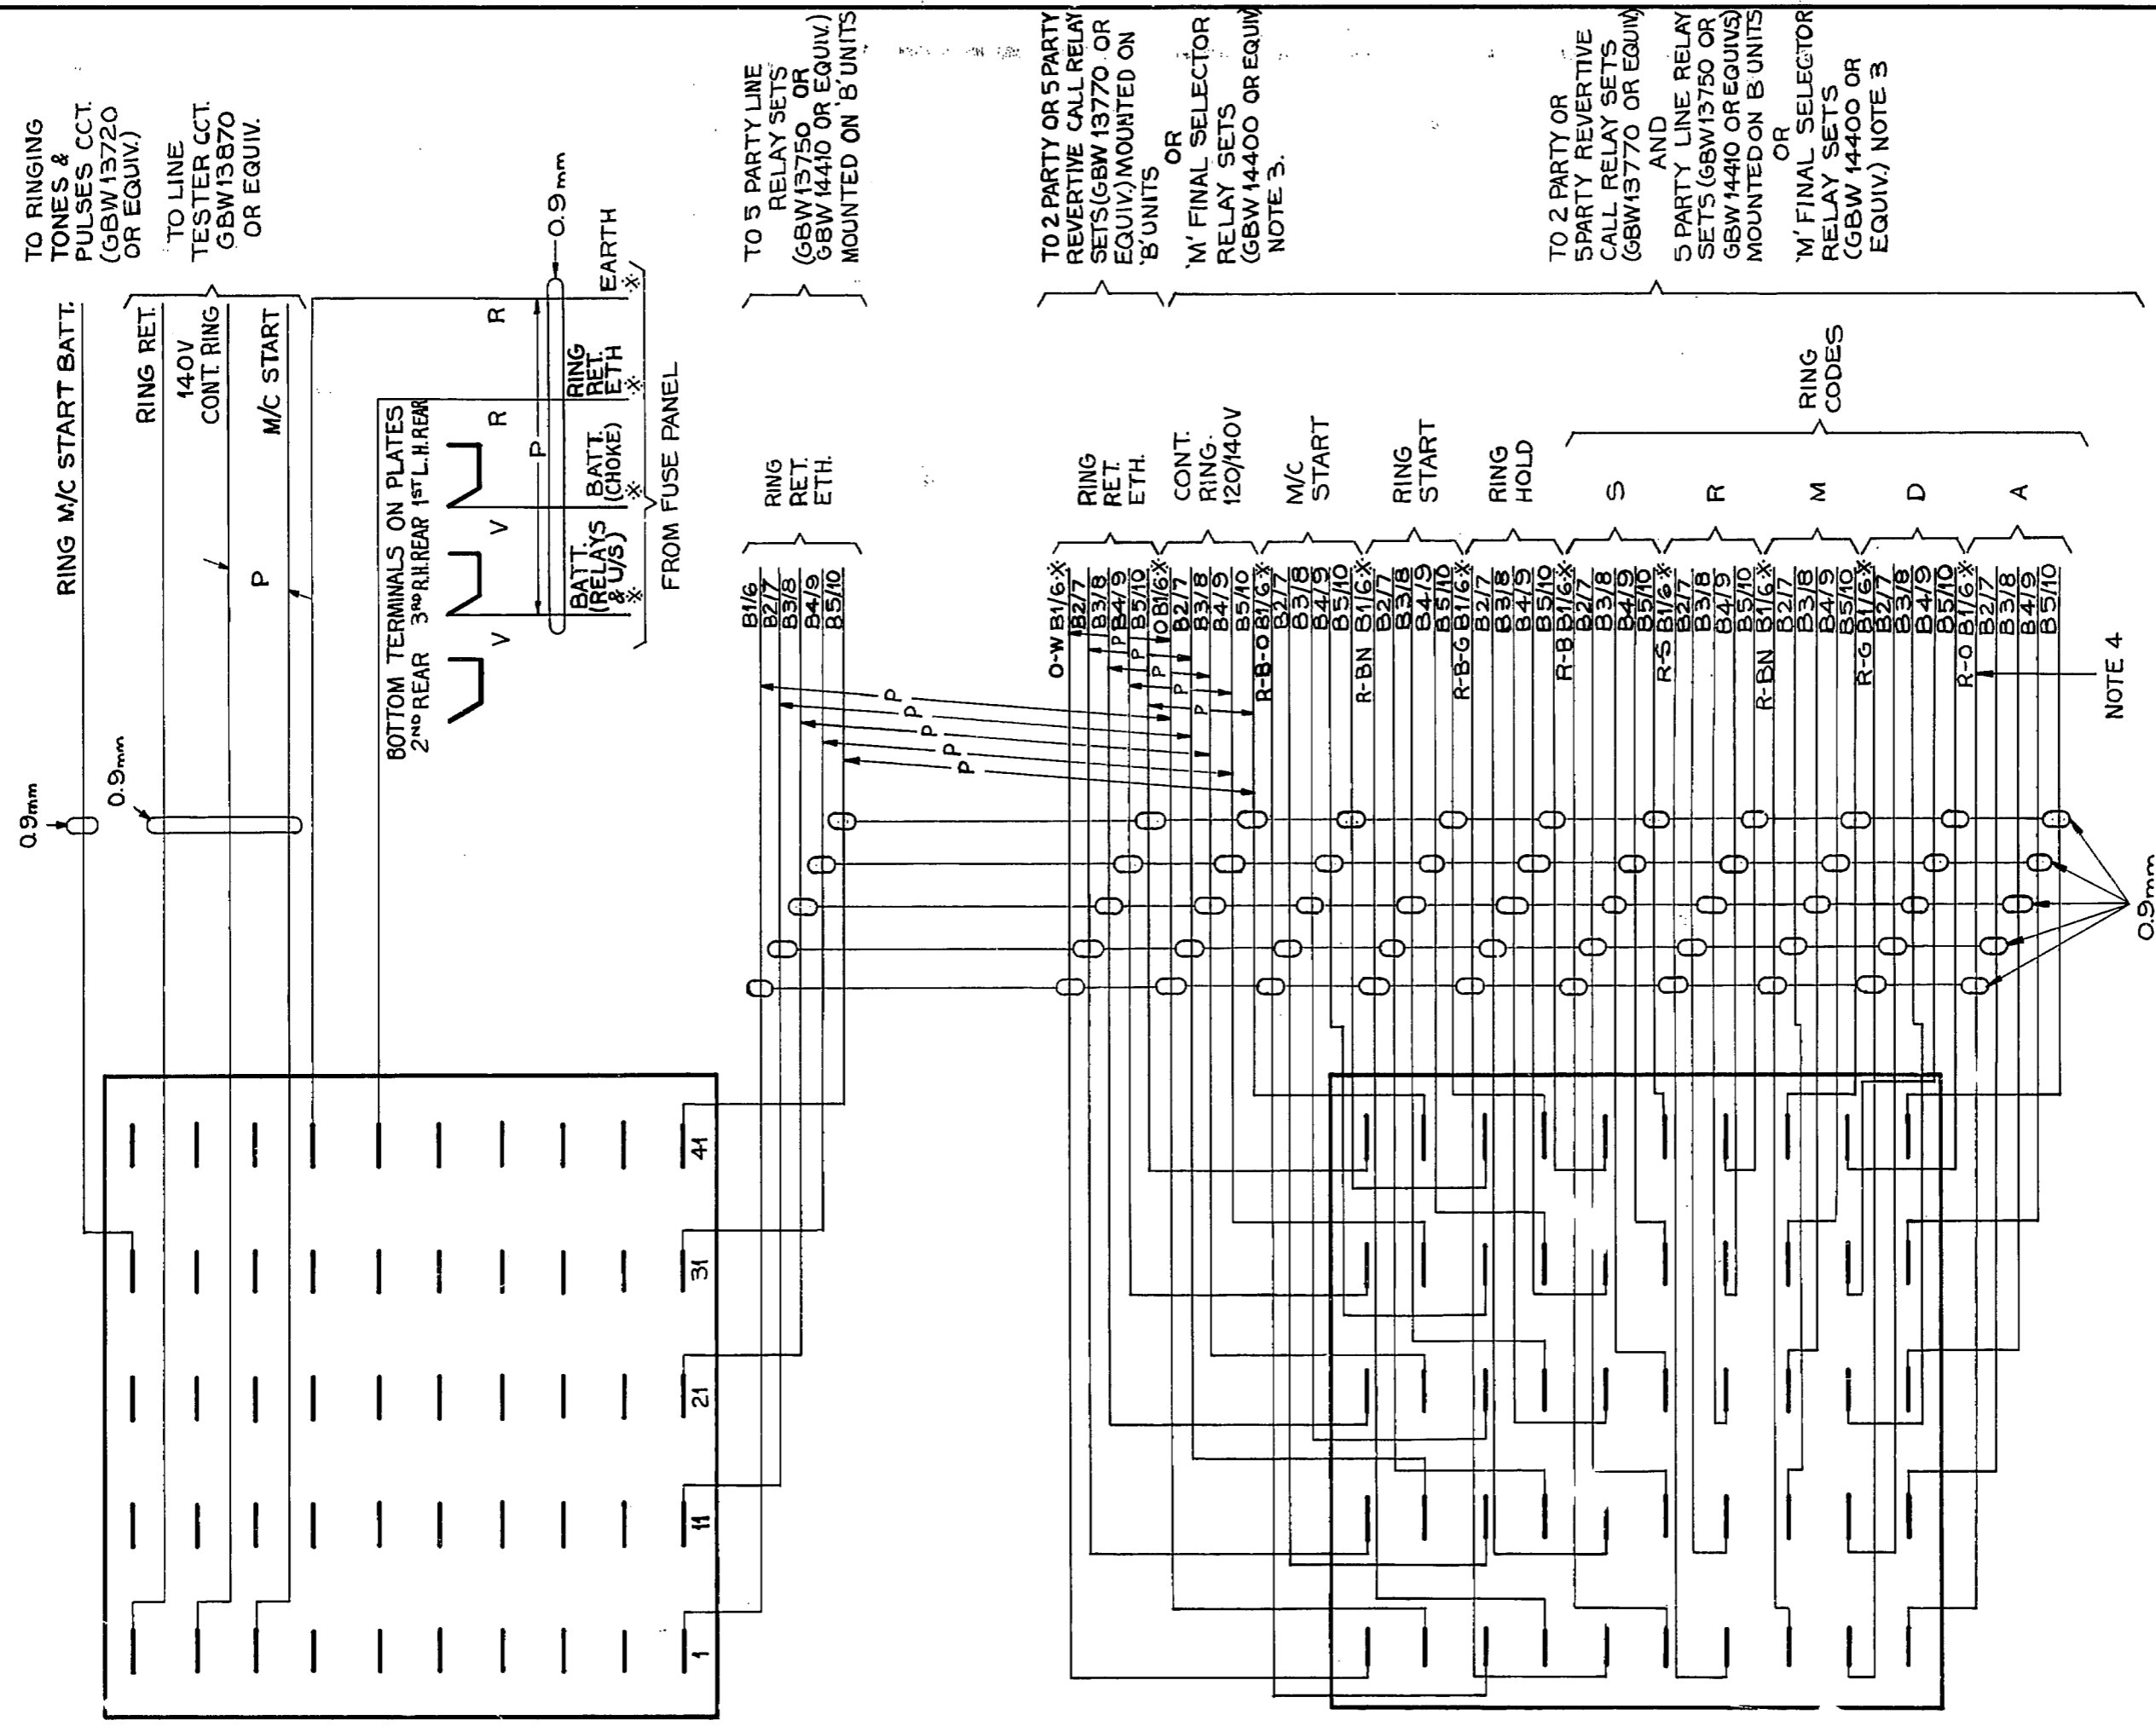

0 5 Centimetres 10 15 20 25 30

NOTES:

1. ALL WIRING TO BE 0.7mm UNLESS OTHERWISE SPECIFIED.
2. SCA INDICATES UPPER STRIP CONN.
3. SCB INDICATES LOWER STRIP CONN.
3. WHEN USED WITH 'M' FINAL SELECTOR CCT. GBW14400 ONLY WIRES MARKED THUS 'X' TO BE CABLED.
4. COLOURS ONLY APPLY WHEN 'M' UNITS ARE WIRED USING LOCAL CABLE FORMS.
5. ON EARLY EQUIPMENT COLOUR OF BATT. WIRING WAS BK.

RETRACED NOTE 5 ADDED		(157651) (3436)	11A 11	B-6-78 22-3-72	RED BSH	U.A.X.N.Z. 13 RINGING CODES FOR 5 PARTY LINES	
AMENDMENT PARTICULARS		ISS	DATE	APP ^d			
N.Z.P.O.						GBU	13760 13762 13761