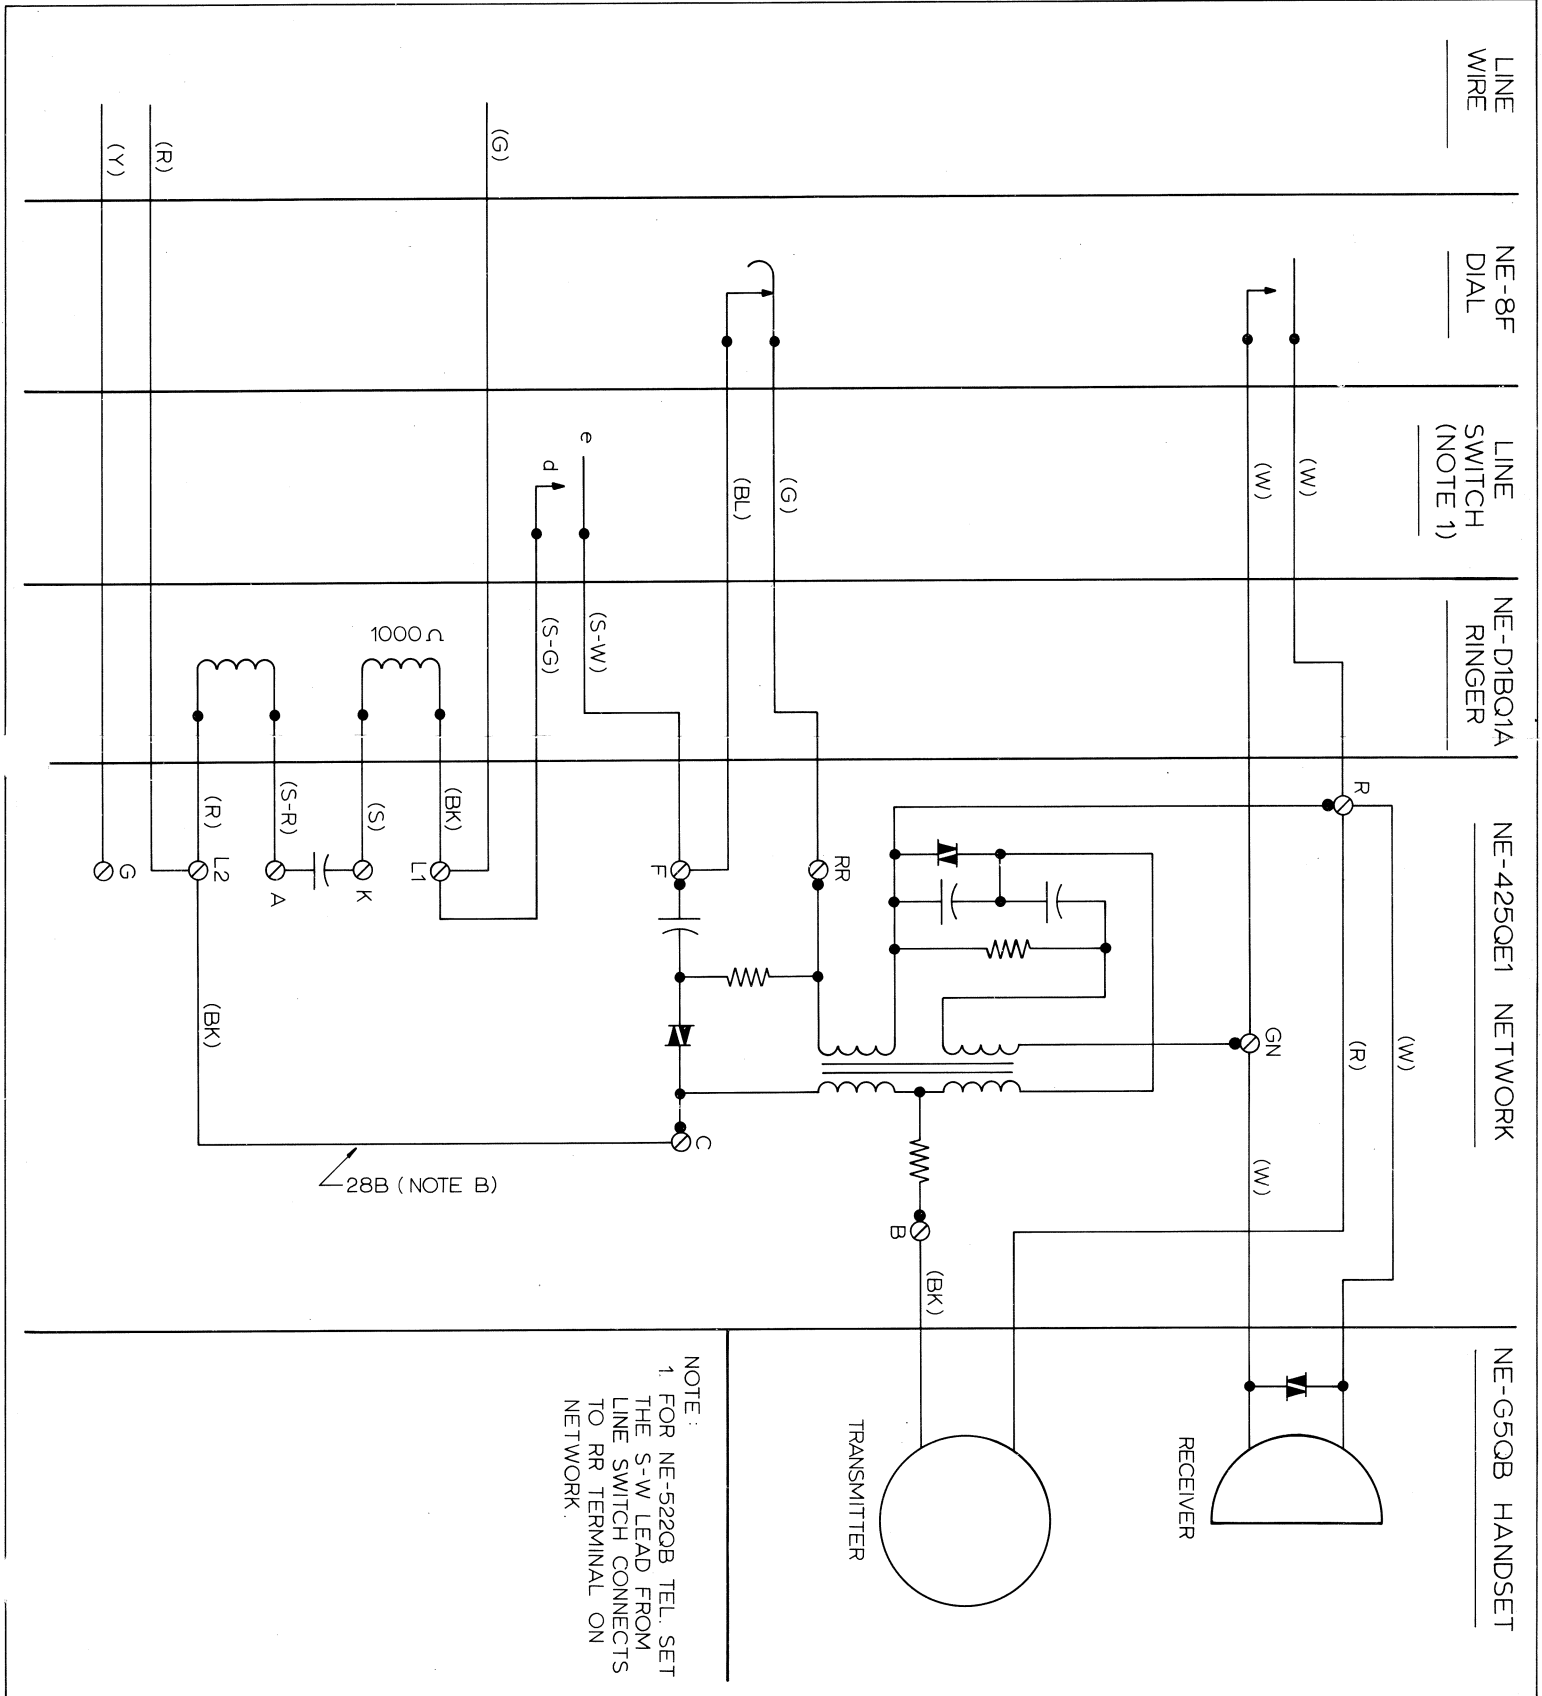

NE-522QA & QB TELEPHONE SETS CONNECTION INFORMATION

PO525748

ISSUE : 1

NOTE:
1 FOR NE-522QB TEL. SET
THE S-W LEAD FROM
LINE SWITCH CONNECTS
TO RR TERMINAL ON
NETWORK.