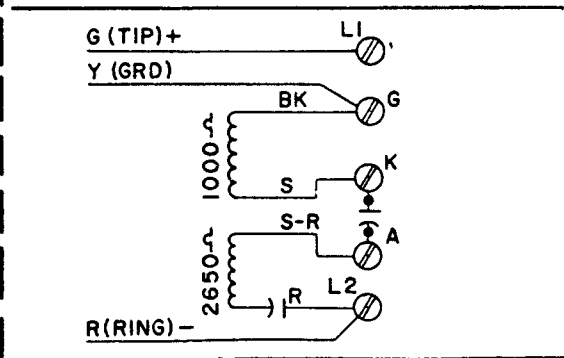

TABLE OF CONNECTIONS

CLASS OF SERVICE	CONNECTIONS AT CONNECTING BLOCK			CONNECTIONS AT NETWORK																				
				MTG. CORD			STRAIGHT LINE RINGER LEADS				30 & 33 $\frac{1}{3}$ RINGER LEADS				ALL OTHER FREQ. LEADS				HOOKSWITCH LEADS					
	LINE RING	TIP	GND	R	G	Y	R	G	Y	R	BK	S	S-R	R	BK	S	S-R	R	BK	S	S-R	S	S-W	S-BR
BRIDGED	R	G	Y	R	G	G	L2	L1	G	L2	G	K	A	L2	G	A	A	L2	G	K	A	L2	F	C
RING PARTY	R	G	Y	R	G	Y	L2	L1	G	L2	G	K	A	L2	G	A	A	L2	G	K	A	L2	F	C
TIP PARTY NO IDENT TO GRD.	R	G	Y	R	G	Y	L2	L1	G	L1	G	K	A	L1	G	A	A	L1	G	K	A	L2	F	C
TIP PARTY 1000 \wedge IDENT TO GRD.	R	G	Y	G	R	Y	L2	L1	G	K	G	B	B	A	G	B	B	K	G	B	B	A	C	F
TIP PARTY 2650 \wedge IDENT TO GRD.	R	G	Y	G	R	Y	L2	L1	G	B	B	K	G	-	-	-	-	-	-	-	-	A	C	F
FOUR PARTY IDENTIFICATION	R	G	Y	SEE NOTE 1	Y		L2	L1	G	-	-	-	-	A	G	SEE NOTE 1		K	G	SEE NOTE 1		SEE NOTE 1		

NOTES:

1-FOR FOUR PARTY IDENTIFICATION SERVICE (WITH FREQUENCY RINGER ONLY)CONNECT IDENTIFICATION ASSEMBLY BETWEEN NETWORK TERMINAL (B) AND S-R AND S LEADS OF RINGER. IDENTIFICATION ASSEMBLY AND INSTRUCTIONS MAY BE FOUND IN PACKAGE ASSEMBLY 206287-841.

C-FOR TIP PARTY 2650 \wedge IDENTIFICATION TO GROUND WITH STRAIGHT LINE RINGER. TRANSFER BK RINGER LEAD TO (K) TERMINAL OF NETWORK. S-R LEAD TO (G) AND R LEAD TO (B)MUST REMAIN CONNECTED FOR PARTY IDENTIFICATION.

D-FOR FOUR PARTY IDENTIFICATION, TRANSFER S-R RINGER LEAD TO (K) TERMINAL OF NETWORK. BK LEAD TO (G) AND S LEAD TO IDENTIFICATION ASSEMBLY MUST REMAIN CONNECTED FOR PARTY IDENTIFICATION.