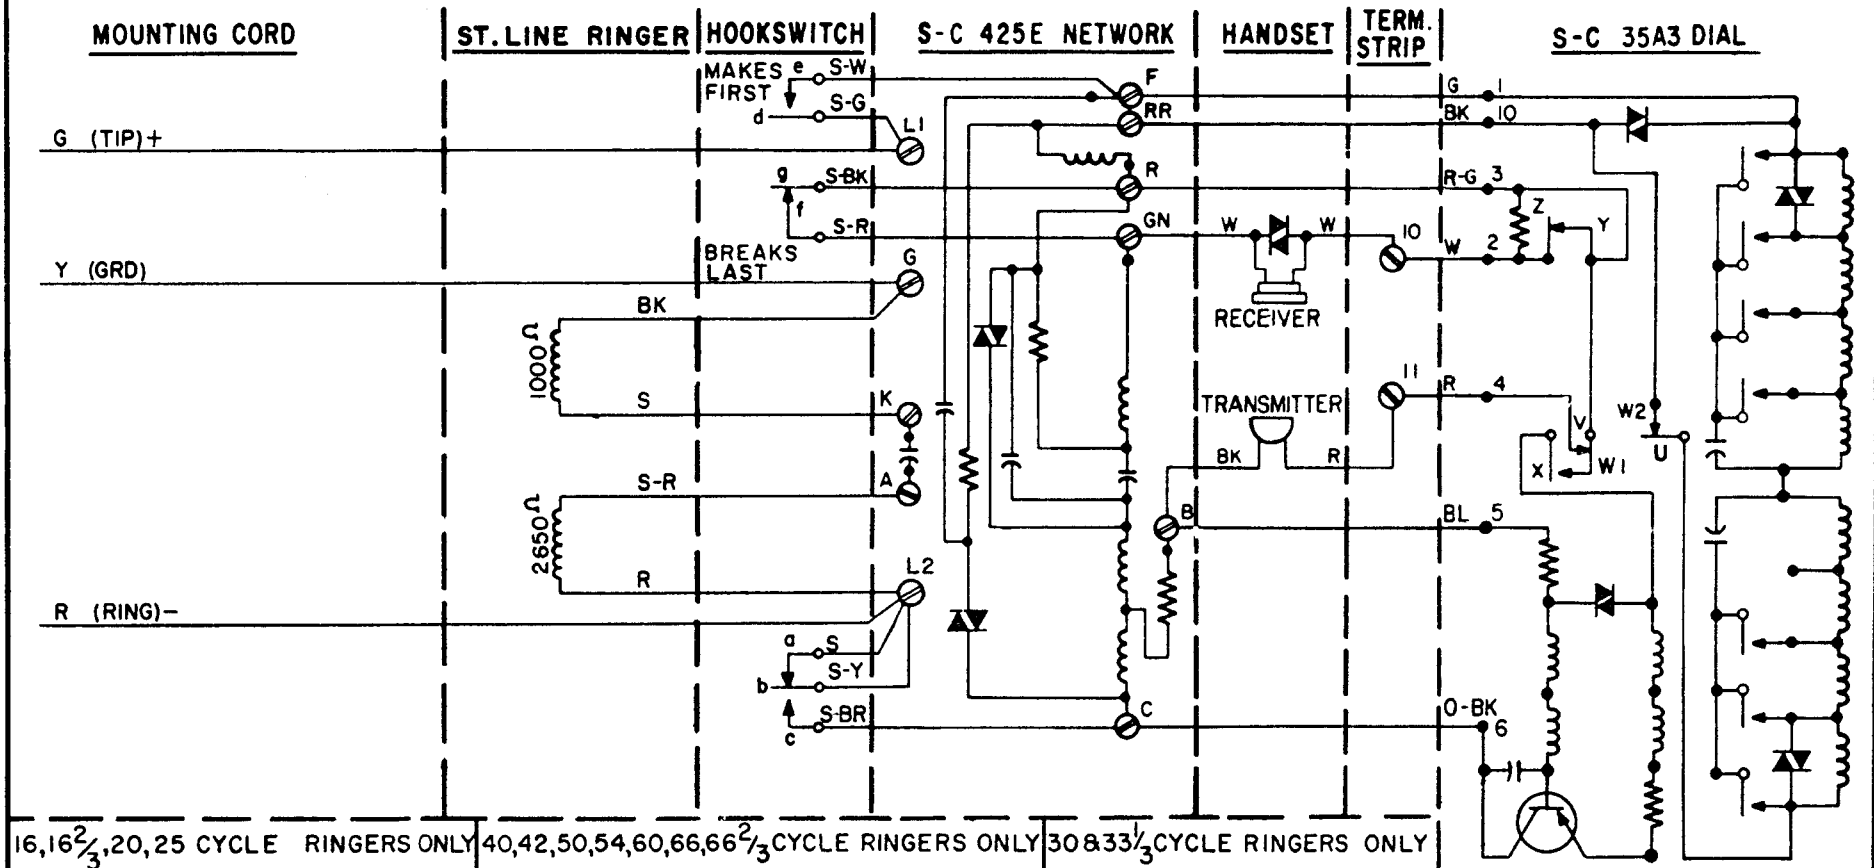

STROMBERG-CARLSON CORPORATION

S-C 1500 DI TELEPHONE

WIRING DIAGRAM

16, 16 $\frac{2}{3}$, 20, 25 CYCLE RINGERS ONLY

40, 42, 50, 54, 60, 66, 66 $\frac{2}{3}$ CYCLE RINGERS ONLY

30 & 33 $\frac{1}{3}$ CYCLE RINGERS ONLY

TABLE OF CONNECTIONS

CLASS OF SERVICE	CONNECTIONS AT CONNECTING BLOCK			CONNECTIONS AT NETWORK																				
				MTG. CORD			STRAIGHT LINE RINGER LEADS				30 & 33 $\frac{1}{3}$ RINGER LEADS				ALL OTHER FREQ. LEADS				HOOKSWITCH LEADS					
	LINE RING	TIP	GND	R	G	Y	R	G	Y	R	BK	S	S-R	R	BK	S	S-R	R	BK	S	S-R	S	S-W	S-BR
BRIDGED	R	G	Y	R	G	G	L2	L1	G	L2	G	K	A	L2	G	A	A	L2	G	K	A	L2	F	C
RING PARTY	R	G	Y	R	G	Y	L2	L1	G	L2	G	K	A	L2	G	A	A	L2	G	K	A	L2	F	C
TIP PARTY NO IDENT TO GRD.	R	G	Y	R	G	Y	L2	L1	G	L1	G	K	A	L1	G	A	A	L1	G	K	A	L2	F	C
TIP PARTY 1000 \wedge IDENT TO GRD.	R	G	Y	G	R	Y	L2	L1	G	K	G	B	B	A	G	B	B	K	G	B	B	A	C	F
TIP PARTY 2650 \wedge IDENT TO GRD.	R	G	Y	G	R	Y	L2	L1	G	B	B	K	G	-	-	-	-	-	-	-	-	A	C	F
FOUR PARTY IDENTIFICATION	R	G	Y	SEE NOTE 1	Y		L2	L1	G	-	-	-	-	A	G	SEE NOTE 1		K	G	SEE NOTE 1		SEE NOTE 1		

NOTES:

1-FOR FOUR PARTY IDENTIFICATION SERVICE (WITH FREQUENCY RINGER ONLY)CONNECT IDENTIFICATION ASSEMBLY BETWEEN NETWORK TERMINAL (B) AND S-R AND S LEADS OF RINGER. IDENTIFICATION ASSEMBLY AND INSTRUCTIONS MAY BE FOUND IN PACKAGE ASSEMBLY 206287-841.

D-FOR FOUR PARTY IDENTIFICATION, TRANSFER S-R RINGER LEAD TO (K) TERMINAL OF NETWORK. BK LEAD TO (G) AND S LEAD TO IDENTIFICATION ASSEMBLY MUST REMAIN CONNECTED FOR PARTY IDENTIFICATION.