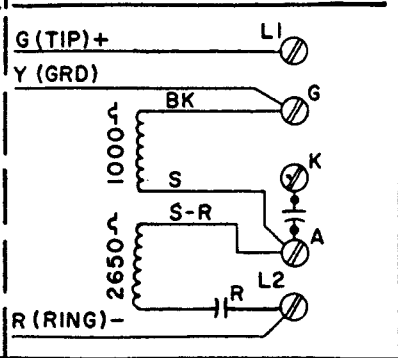

TABLE OF CONNECTIONS

CLASS OF SERVICE	CONNECTIONS AT CONNECTING BLOCK			CONNECTIONS AT NETWORK																				
				MTG. CORD			STRAIGHT LINE RINGER LEADS				30 & 33 $\frac{1}{3}$ RINGER LEADS				ALL OTHER FREQ. LEADS				HOOKSWITCH LEADS					
	LINE RING	TIP	GND	R	G	Y	R	G	Y	R	BK	S	S-R	R	BK	S	S-R	R	BK	S	S-R	S	S-W	S-BR
BRIDGED	R	G	Y	R	G	G	L2	L1	G	L2	G	K	A	L2	G	A	A	L2	G	K	A	L2	F	C
RING PARTY	R	G	Y	R	G	Y	L2	L1	G	L2	G	K	A	L2	G	A	A	L2	G	K	A	L2	F	C
TIP PARTY NO IDENT TO GRD.	R	G	Y	R	G	Y	L2	L1	G	L1	G	K	A	L1	G	A	A	L1	G	K	A	L2	F	C
TIP PARTY 1000 \wedge IDENT TO GRD.	R	G	Y	G	R	Y	L2	L1	G	K	G	B	B	A	G	B	B	K	G	B	B	A	C	F
TIP PARTY 2650 \wedge IDENT TO GRD.	R	G	Y	G	R	Y	L2	L1	G	B	B	K	G	-	-	-	-	-	-	-	-	A	C	F
FOUR PARTY IDENTIFICATION	R	G	Y	SEE NOTE 1	Y		L2	L1	G	-	-	-	-	A	G	SEE NOTE 1		K	G	SEE NOTE 1		SEE NOTE 1		

NOTES:

1-FOR FOUR PARTY IDENTIFICATION SERVICE (WITH FREQUENCY RINGER ONLY)CONNECT IDENTIFICATION ASSEMBLY BETWEEN NETWORK TERMINAL (B) AND S-R AND S LEADS OF RINGER. IDENTIFICATION ASSEMBLY AND INSTRUCTIONS MAY BE FOUND IN PACKAGE ASSEMBLY 206287-841.

C-FOR TIP PARTY 2650 \wedge IDENTIFICATION TO GROUND WITH STRAIGHT LINE RINGER. TRANSFER BK RINGER LEAD TO (K) TERMINAL OF NETWORK. S-R LEAD TO (G) AND R LEAD TO (B)MUST REMAIN CONNECTED FOR PARTY IDENTIFICATION.

D-FOR FOUR PARTY IDENTIFICATION, TRANSFER S-R RINGER LEAD TO (K) TERMINAL OF NETWORK. BK LEAD TO (G) AND S LEAD TO IDENTIFICATION ASSEMBLY MUST REMAIN CONNECTED FOR PARTY IDENTIFICATION.