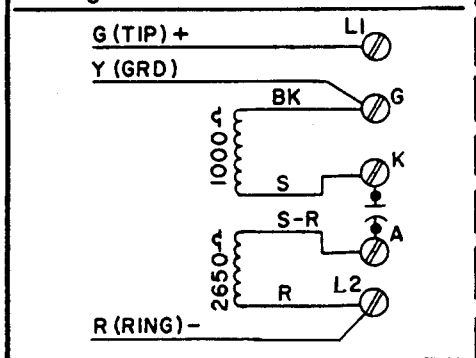

TABLE OF CONNECTIONS

CLASS OF SERVICE	CONNECTIONS AT CONNECTING BLOCK			CONNECTIONS AT NETWORK																				
				MTG. CORD			STRAIGHT LINE RINGER LEADS				30 & 33 $\frac{1}{3}$ RINGER LEADS				ALL OTHER FREQ. LEADS				HOOKSWITCH LEADS					
	LINE RING	TIP	GND	R	G	Y	R	G	Y	R	BK	S	S-R	R	BK	S	S-R	R	BK	S	S-R	S	S-W	S-BR
BRIDGED	R	G	Y	R	G	G	L2	L1	G	L2	G	K	A	L2	G	A	A	L2	G	K	A	L2	F	C
RING PARTY	R	G	Y	R	G	Y	L2	L1	G	L2	G	K	A	L2	G	A	A	L2	G	K	A	L2	F	C
TIP PARTY NO IDENT TO GRD.	R	G	Y	R	G	Y	L2	L1	G	L1	G	K	A	L1	G	A	A	L1	G	K	A	L2	F	C
TIP PARTY 1000 \wedge IDENT TO GRD.	R	G	Y	G	R	Y	L2	L1	G	K	G	B	B	A	G	B	B	K	G	B	B	A	C	F
TIP PARTY 2650 \wedge IDENT TO GRD.	R	G	Y	G	R	Y	L2	L1	G	B	B	K	G	-	-	-	-	-	-	-	-	A	C	F
FOUR PARTY IDENTIFICATION	R	G	Y	SEE NOTE 1	Y		L2	L1	G	-	-	-	-	A	G	SEE NOTE 1		K	G	SEE NOTE 1		SEE NOTE 1		

NOTES:

1-FOR FOUR PARTY IDENTIFICATION SERVICE (WITH FREQUENCY RINGER ONLY)CONNECT IDENTIFICATION ASSEMBLY BETWEEN NETWORK TERMINAL (B) AND S-R AND S LEADS OF RINGER. IDENTIFICATION ASSEMBLY AND INSTRUCTIONS MAY BE FOUND IN PACKAGE ASSEMBLY 206287-841.

C-FOR TIP PARTY 2650 \wedge IDENTIFICATION TO GROUND WITH STRAIGHT LINE RINGER. TRANSFER BK RINGER LEAD TO (K) TERMINAL OF NETWORK. S-R LEAD TO (G) AND R LEAD TO (B)MUST REMAIN CONNECTED FOR PARTY IDENTIFICATION.

D-FOR FOUR PARTY IDENTIFICATION, TRANSFER S-R RINGER LEAD TO (K) TERMINAL OF NETWORK. BK LEAD TO (G) AND S LEAD TO IDENTIFICATION ASSEMBLY MUST REMAIN CONNECTED FOR PARTY IDENTIFICATION.