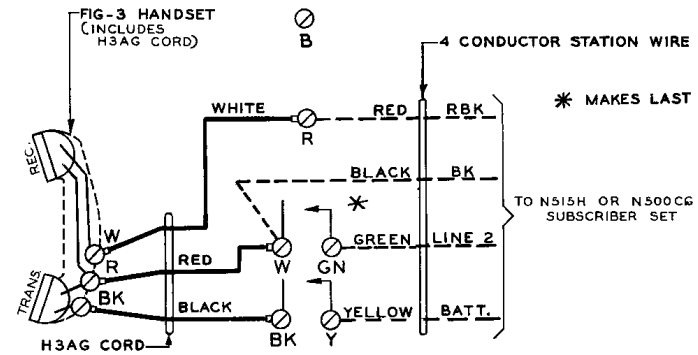

No. 211A-3 Hand Telephone Set for Anti-Sidetone, Manual Common Battery Service

No. 211A-3 Hand Telephone Set for Anti-Sidetone, Magneto Service

NOTE:

The red and white conductors of the handset cord must be connected as shown above. The No. 211A Hand Telephone Set is shipped with the red and white conductors connected to the "R" and "W" terminals respectively.

No. 211C-3 Hand Telephone Set for Anti-Sidetone Common Battery Dial Service