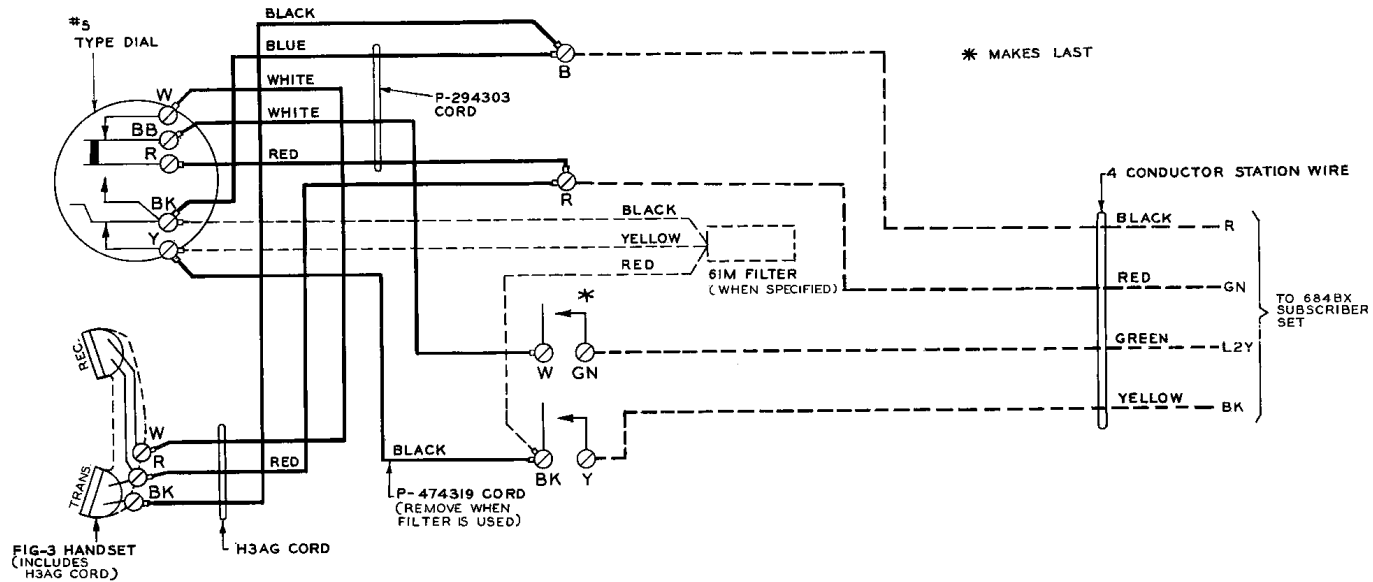

No. 211A-3 Hand Telephone Set for Anti-Sidetone, Manual Common Battery Service

No. 211A-3 Hand Telephone Set for Anti-Sidetone, Magneto Service

NOTE:

The red and white conductors of the handset cord must be connected as shown above. The No. 211A Hand Telephone Set is shipped with the red and white conductors connected to the "R" and "W" terminals respectively.

No. 211C-3 Hand Telephone Set for Anti-Sidetone Common Battery Dial Service