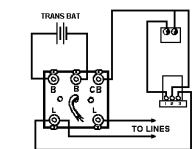

THE NORTH ELECTRIC CO
CLEVELAND
TYPE F DESK SET

METALLIC CIRCUIT

SUPERVISORY SYSTEM

INSPECTED BY.....
TESTED BY.....