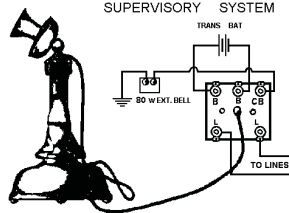

THE NORTH ELECTRIC CO
CLEVELAND
TYPE F DESK SET

METALLIC CIRCUIT

SUPERVISORY SYSTEM

INSPECTED BY.....
TESTED BY.....