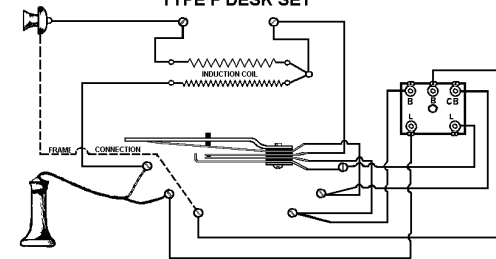

THE NORTH ELECTRIC CO
CLEVELAND
TYPE F DESK SET

METALLIC CIRCUIT

SUPERVISORY SYSTEM

INSPECTED BY.....
TESTED BY.....