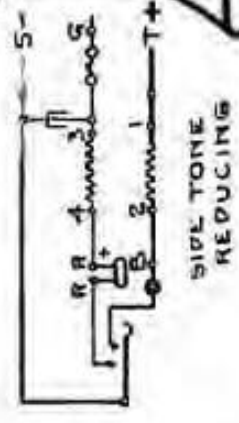

WIRING OF COMM. BATT. HOTEL SET IND. COIL SIDE TONE REDUCING

14478

ON DIVIDED RINGING PARTY LINES THE REC. TERM. MUST BE REVERSED AT THE BINDING POSTS AT STATIONS WHERE THE TIP SIDE OF THE LINE IS CONNECTED TO THE SLEEVE BINDING POST OF THE TEL.

9-20-25
7-12-25
8-5-21
3-22-21

W. J. R.
A. D.

14478