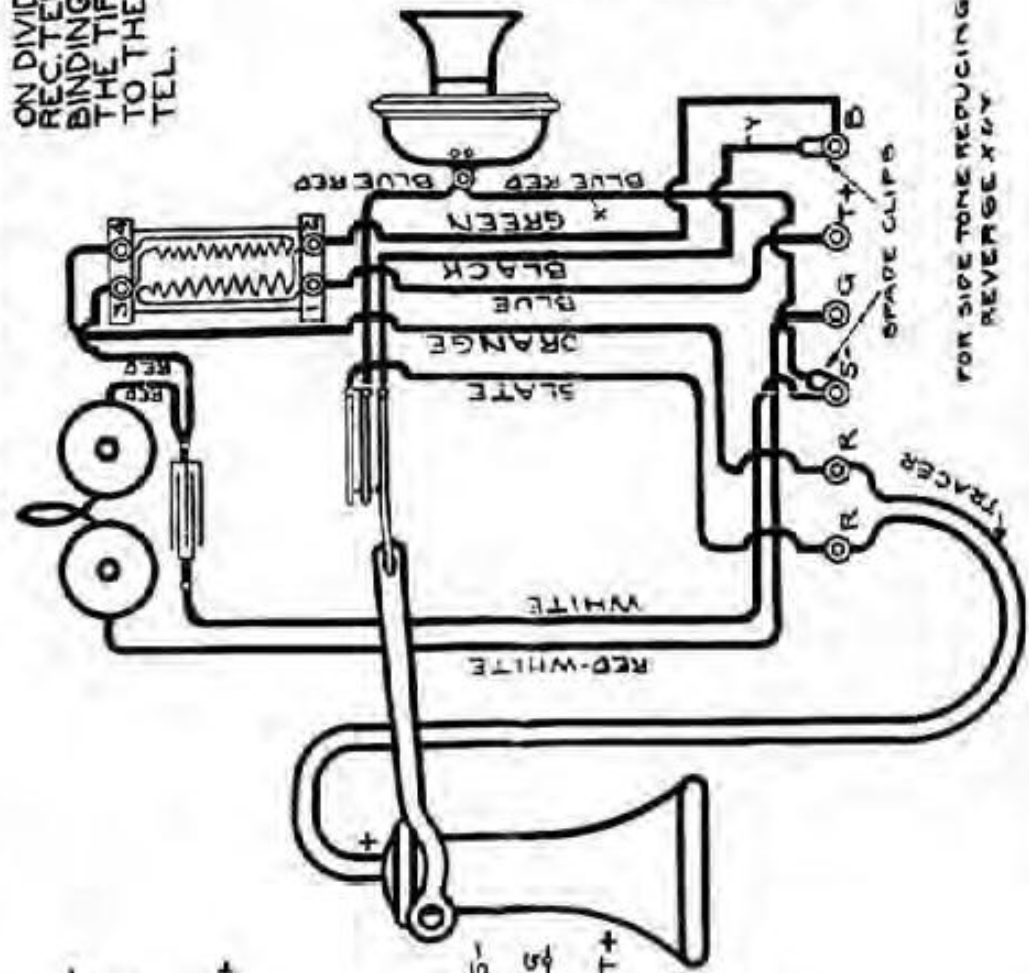

WIRING OF COMM. BATT. HOTEL SET IND. COIL SIDE TONE REDUCING

14478

ON DIVIDED RINGING PARTY LINES THE REC. TERM. MUST BE REVERSED AT THE BINDING POSTS AT STATIONS WHERE THE TIP SIDE OF THE LINE IS CONNECTED TO THE SLEEVE BINDING POST OF THE TEL.

9-20-25
7-12-25
8-5-21
3-22-21

W. J. R.
A. D.

14478