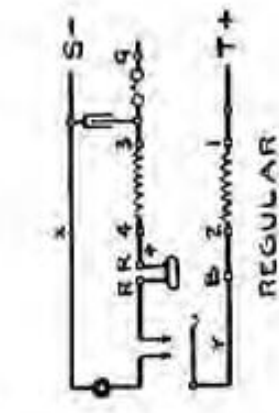

WIRING OF COMM. BATT. HOTEL SET IND. COIL SIDE TONE REDUCING

14478

ON DIVIDED RINGING PARTY LINES THE REC. TERM. MUST BE REVERSED AT THE BINDING POSTS AT STATIONS WHERE THE TIP SIDE OF THE LINE IS CONNECTED TO THE SLEEVE BINDING POST OF THE TEL.

9-20-25
7-12-25
8-5-21
3-22-21

W. J. R.
A. D.

14478