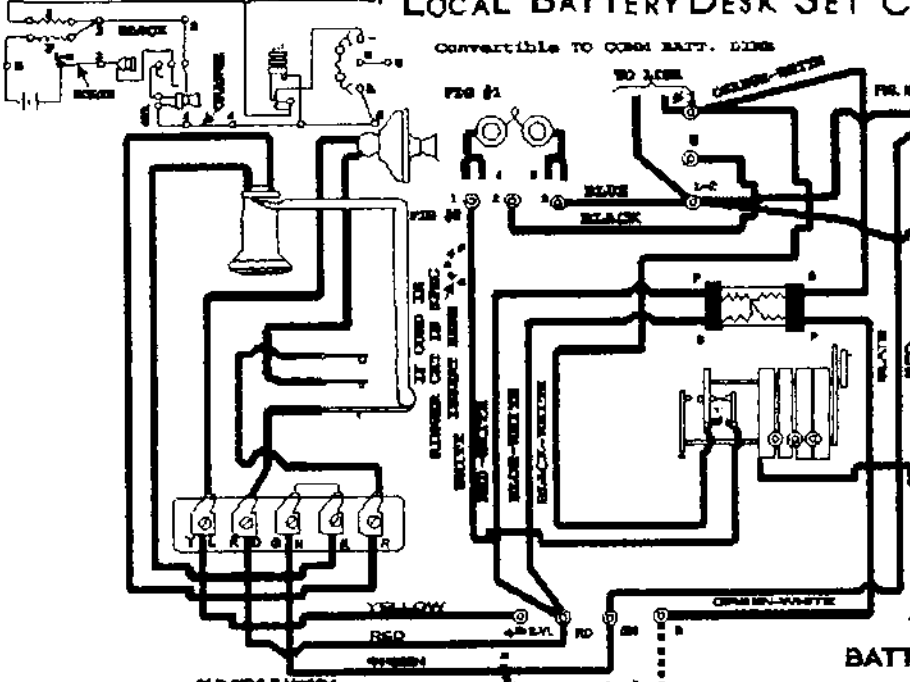

KS & Co Chicago

LOCAL BATTERY DESK SET CKT.

21188-A

IF COND. IN RECEIVER CIRCUIT IS SPECIFIED CUT LOOP & INSERT HERE

FIG #2
IF COND. IN RINGER & RECEIVER CIRCUIT OR FIG #2 IS SPECIFIED CONNECT BLUE WIRE TO 4 INSTEAD OF 5

FIG #4
TO RING OWN BELL USE STRAPE "X" AT GEN. SPRING

TO CONVERT TO COMMON BATTERY SEE CIRCUIT 21188-C

21188-A

WIRING OF STRAIGHT LINE RINGING

WIRING OF 4 PARTY PLUS

4 PARTY WIRING OF 4 & 8 PTY. HARMONIC

4 12 22
5 6 27
1 3 2