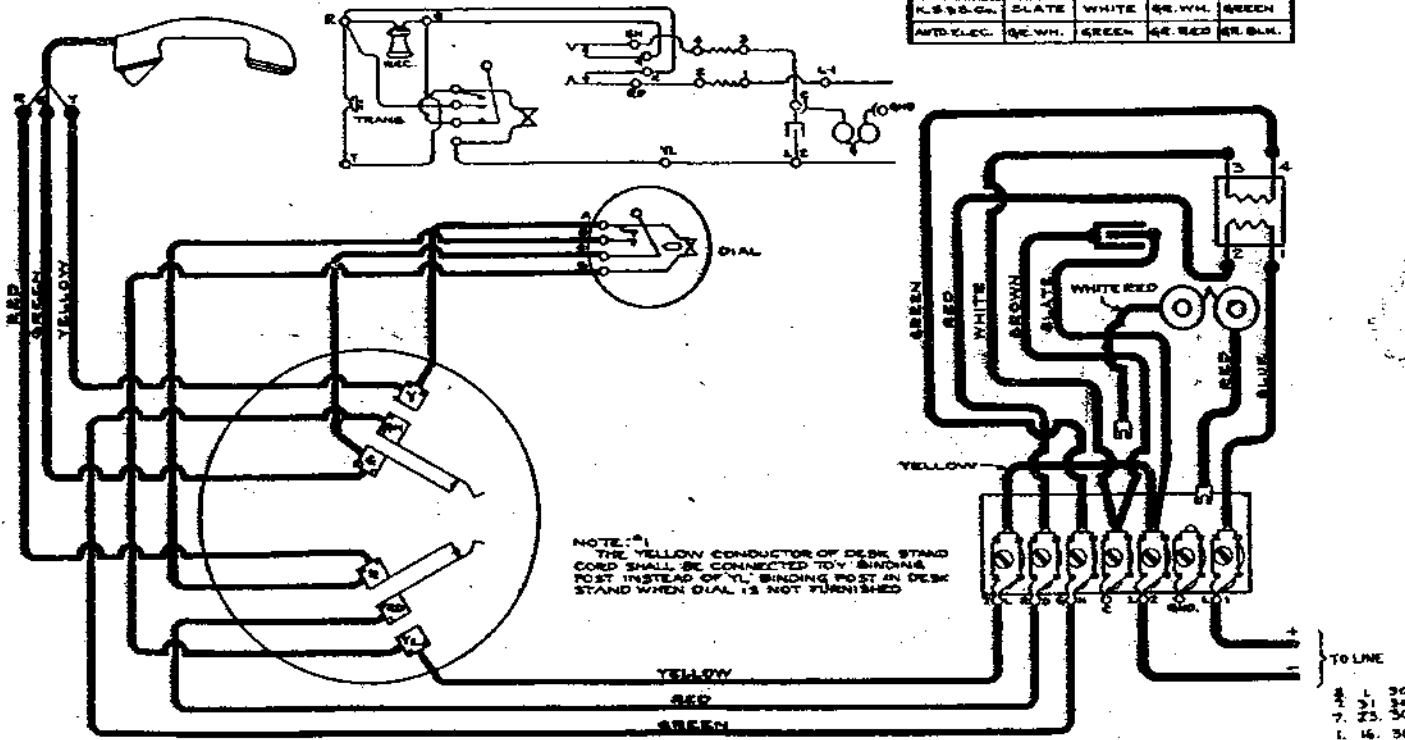

MASTERPHONE CKT. WITH AUTO. DIAL & HAND-SET.

21043

COLOR CODE FOR DIAL LEADS				
	A	B	C	D
K.S.S.S. Co.	SLATE	WHITE	GR. WH.	GREEN
MTD. ELEC.	GR. WH.	GREEN	GR. RED	BR. BLK.

NOTE:—
THE YELLOW CONDUCTOR OF DESK STAND
CORD SHALL BE CONNECTED TO BINDING
POST INSTEAD OF 'YL' BINDING POST IN DESK
STAND WHEN DIAL IS NOT FURNISHED

21043